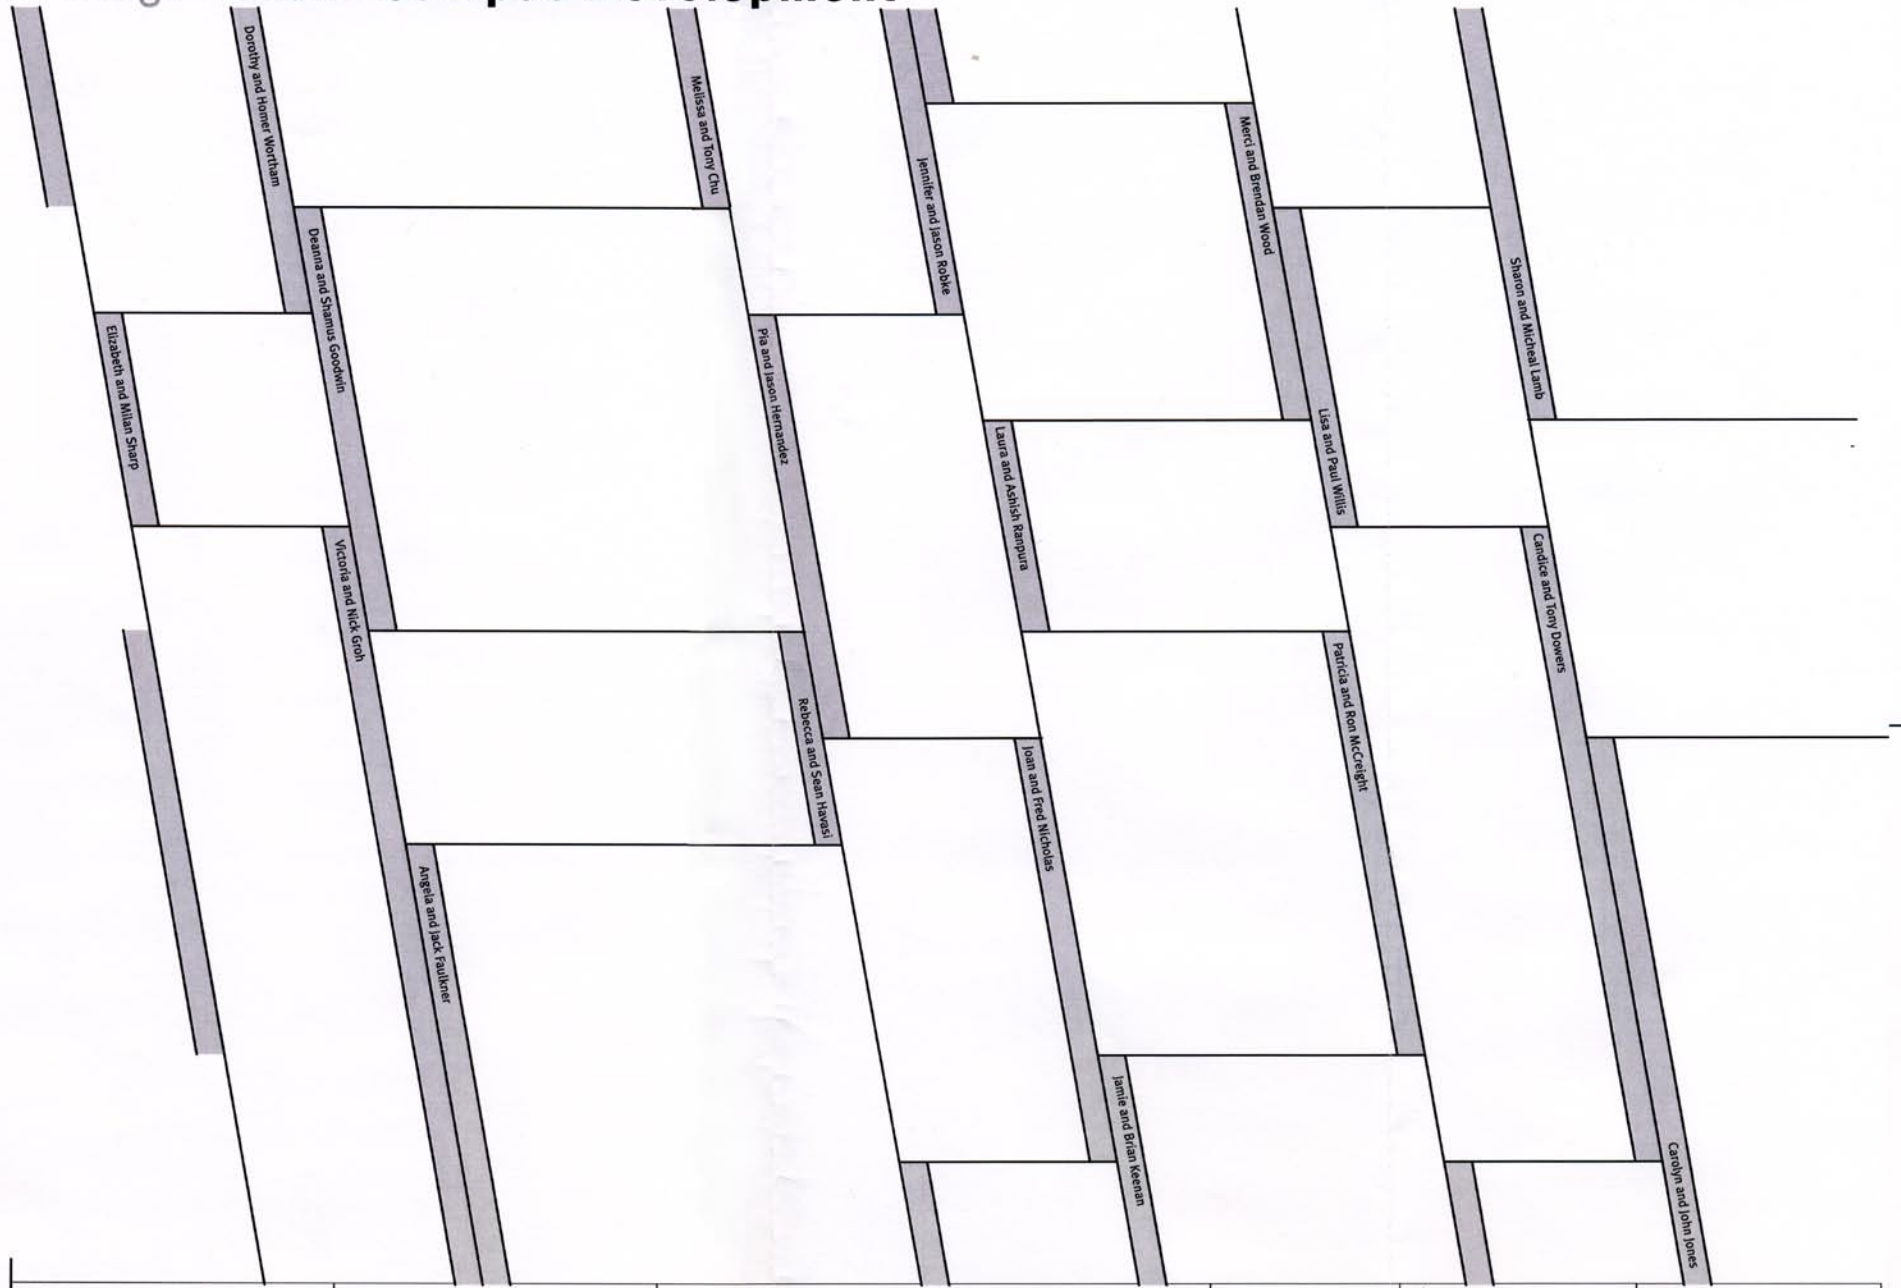

ArtCenter College of Design South Campus Development

Scale: 3/8"

25 North Mentor Ave
Pasadena, CA 91106-1709
626 793-7847
626 793-2549 fax

PROJECT Art Center South Campus Signage and Graphics	CLIENT Daly Genik	SHEET TITLE Paver Names-Pattern	DATE 03 | 08 | 04 JOB # 2344	SHEET 1 of 2 B706.1